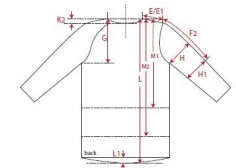

Fertigmaße in cm für Größe measurements in cm for size	CODE	TOLERANCE (+/-)	XS	IS	S	IS	M	IS	L	IS	XL	IS	XXL	IS	3XL	IS	4XL	IS	5XL	IS	6XL	IS	
front length from HSP	M	1			68.00		70.00		72.00		74.00		76.00										
1/2 chest width	A	1			55.00		58.00		61.00		64.00		67.00										
shoulder to shoulder	E2	1			44.00		47.00		50.00		53.00		56.00										
sleeve length from shoulder (set in)	F	1			68.00		69.00		70.00		71.00		72.00										