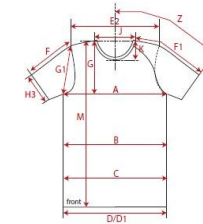

Fertigmaße in cm für Größe measurements in cm for size	CODE	TOLERANCE (+/-)	XS	IS	S	IS	M	IS	L	IS	XL	IS	XXL	IS	3XL	IS	4XL	IS	5XL	IS	6XL	IS	
front length from HSP	M	1			68.00		70.00		72.00		74.00		76.00										
1/2 chest width	A	1			55.00		58.00		61.00		64.00		67.00										
shoulder to shoulder	E2	1			44.00		47.00		50.00		53.00		56.00										
sleeve length from shoulder (set in)	F	1			68.00		69.00		70.00		71.00		72.00										